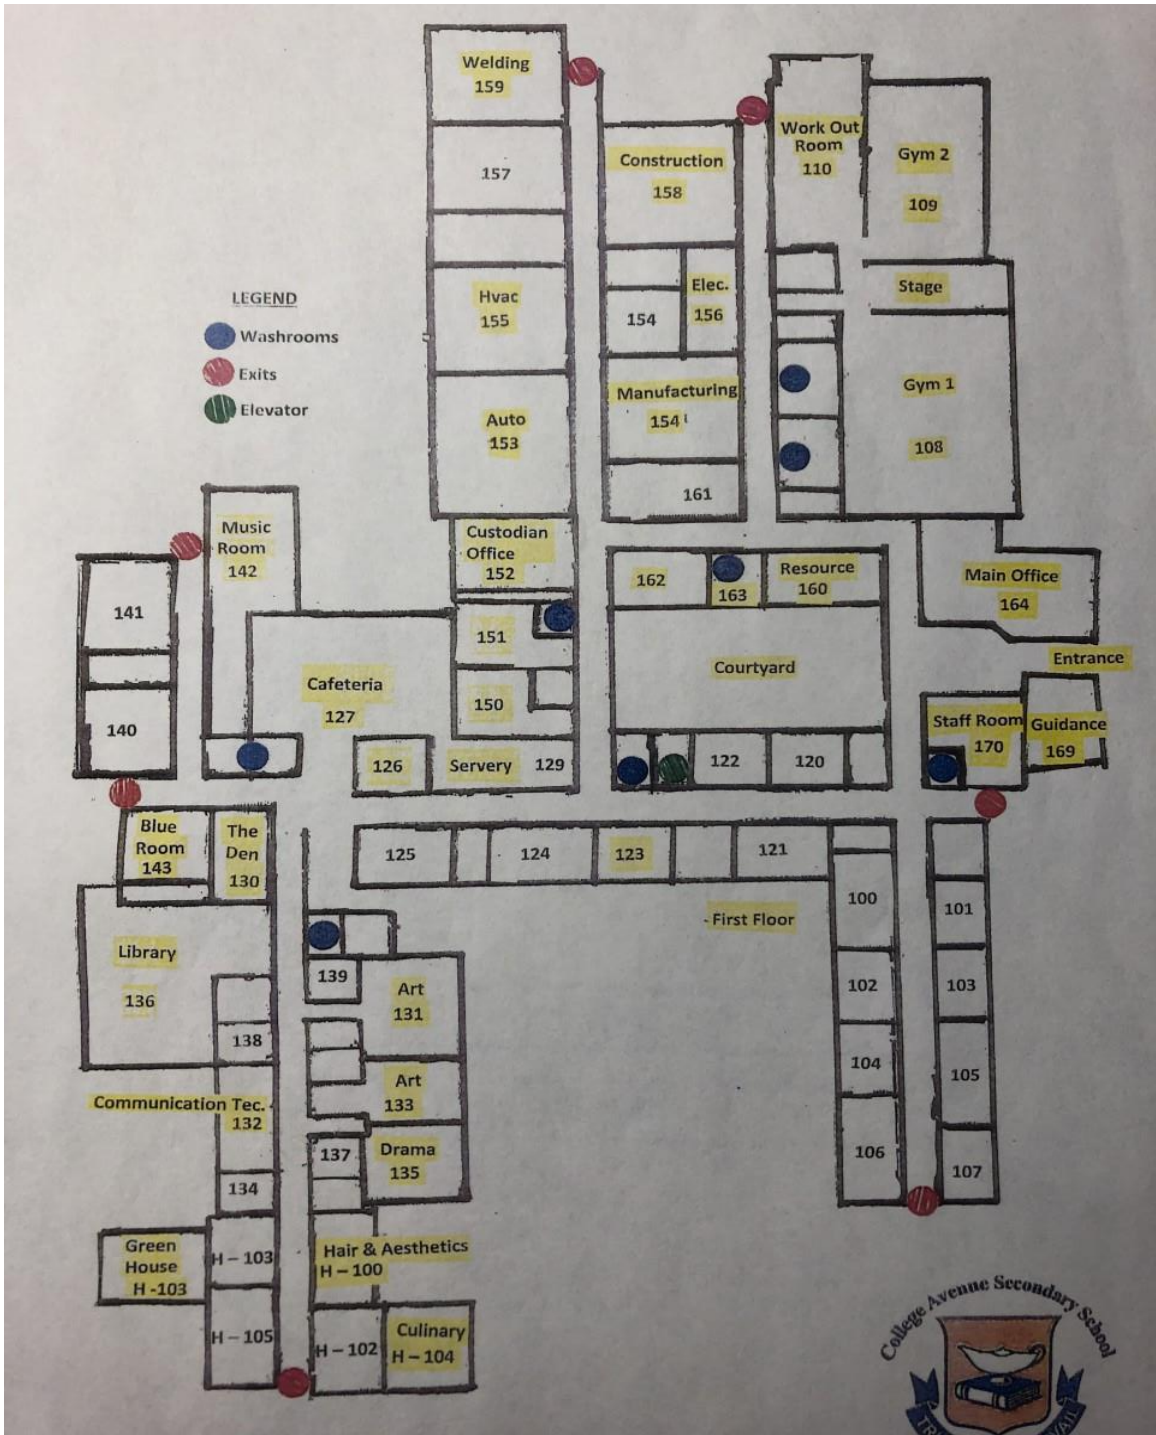

Welcome to CASS

THE HOME OF THE KNIGHTS!

**Welcome to CASS future Knights!
Your new school is awesome and
we are very happy that you are
going to be here!**

When you walk in the front doors, to your right is the main office.

To your left is the guidance office.

Students can visit Guidance for help, support and advice.

Second Floor Map

At CASS we have two Gyms! A large gym with a stage and a smaller gym. The larger gym is where we hold our assemblies. We also have a weight room and dance studio.

Welcome to the Resource Room! This is where some students get extra help or need a quiet space to work.

For tech classes, we have auto mechanics, machining, electrical, HVAC, welding and woodworking.

Woodworking

This is our cafeteria.

Our DE supervised lunch room is 150.

We have an amazing library. Visitors are always welcome.

The CASS Greenhouse

*Enjoy a variety of
plants grown in our
greenhouse.
Pay a visit to our
animal friends.*